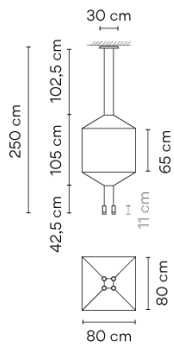

0310

Design By Arik Levy

Wireflow designed by Arik Levy. A hanging lamp which reviews and updates the chandelier look through an exercise of simplification that explores its essence and enhances its outline with great delicacy and at the same time a strong formal presence. Its appearance, as a structure of fine cables finished with eight LED terminals, discretely connects with classic chandelier models, taking this type of lamp to a new, groundbreaking and futuristic dimension. Employing CREA product configurator software, the design can be modified to adapt to your specific project requirements.

Model Sheet

Optional : Extra cable length
Min. quantity, upcharge and extra lead time apply [EN]

Finish	04 Black RAL 9005
LED temperature color	2700 K
Dimming	DALI 1-10V PUSH Optional Casambi Min. quantity, upcharge and extra lead time apply [EN]
Installation type	Surface Canopy

Materials	Ceiling rose: Steel Body: Aluminum Horizontal rods: Steel
Light source	4 x LED 4,48W 350mA D
LED	CRI>80 1961 lm 108 2700 K
Driver	CC - Constant Current 350 110-240 V 50/60 HZ
	Dimmable LED IP20 Bi-volt 50-60Hz

Application	Hanging lamps
Packaging	2 Box 1.158 m x 1.133 m x 0.086 m Gross weight 9.8 Net weight 8.32 Vol. 0.1128

Lighting effect

General Lighting

Lamp for general lighting that equally distributes the light in all directions.

Photometric Data

Efficiency	40.11%
Coordinate System	CG
Total Flux	1961
Maximum Value	53.86