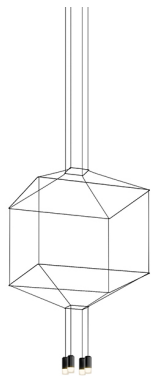

## 0310

Design By Arik Levy

Wireflow designed by Arik Levy. A hanging lamp which reviews and updates the chandelier look through an exercise of simplification that explores its essence and enhances its outline with great delicacy and at the same time a strong formal presence. Its appearance, as a structure of fine cables finished with eight LED terminals, discretely connects with classic chandelier models, taking this type of lamp to a new, groundbreaking and futuristic dimension. Employing CREA product configurator software, the design can be modified to adapt to your specific project requirements.

## Model Sheet

**Optional : Extra cable length**  
Min. quantity, upcharge and extra lead time apply [EN]

<b>Finish</b>	04 Black RAL 9005
<b>LED temperature color</b>	2700 K
<b>Dimming</b>	DALI 1-10V PUSH <b>Optional</b> Casambi Min. quantity, upcharge and extra lead time apply [EN]
<b>Installation type</b>	Surface Canopy

<b>Materials</b>	Ceiling rose: Steel Body: Aluminum Horizontal rods: Steel
<b>Light source</b>	4 x LED 4,48W 350mA D
<b>LED</b>	CRI>80 1961 lm 108 2700 K
<b>Driver</b>	CC - Constant Current 350 110-240 V 50/60 HZ
	  <span>Dimmable</span> <span>LED</span> <span>IP20</span> <span>Bi-volt</span> <span>50-60Hz</span>

<b>Application</b>	Hanging lamps
<b>Packaging</b>	2 Box 1.158 m x 1.133 m x 0.086 m Gross weight 9.8 Net weight 8.32 Vol. 0.1128